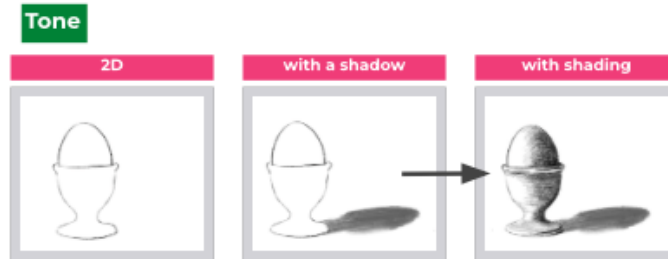

KS1 Art & Design Drawing Knowledge Organiser

Famous
Yorkshire
Artist David

Key Vocabulary

Mark, line, curved, straight, dots, hard, soft, pattern

Colour, hue, warm, mood, cool, emotion, mood

Tone, shadow, darker, lighter

Observe, viewfinder, observational drawing, texture

Famous Artist
David Hockney
Landscape drawing

Mark making techniques

Creating a 3 Dimensional drawing

Why is colour important in art?

Landscape Drawing

Viewfinder

The colour spectrum

Reception Art & Design Drawing Knowledge Organiser

Famous Yorkshire Artist David

Landscape Drawing

Mark making techniques

Dots	Lines	Pattern

Viewfinder

Key Vocabulary

Mark, line, curved, straight, dots

Colour, hue

Observe, viewfinder

Famous Artist
David Hockney
Landscape drawing

The colour spectrum

Examples of color swatches and a color spectrum grid, showing a range of colors from red to purple.