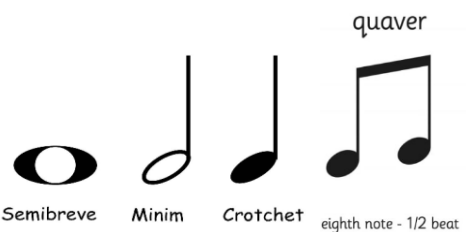

KS2 Knowledge Organiser: Music. Topic 5

Journey into the Unknown

Vocabulary:

- 🎵 sakura
- 🎵 melody
- 🎵 phrase
- 🎵 pitch
- 🎵 note values
- 🎵 pentatonic
- 🎵 ostinato
- 🎵 drone

Sakura is traditional Japanese folk song written about the spring time.

It is significant because it is about the cherry blossom, Japan's national flower, blooming at a time when there are lots of new beginnings.

Pentatonic - 5 note scale often used in Japanese music

Ostinato - constantly repeating pattern. Can be a short melody pattern or a short rhythm pattern.

Drone - An accompaniment of 2 notes played together, usually a 5th apart, that are held or repeated throughout a piece.

Treble clef Pitch (for high notes)

4 beats 2 beats 1 beat 1/2 beats

Koto

Shakuhachi