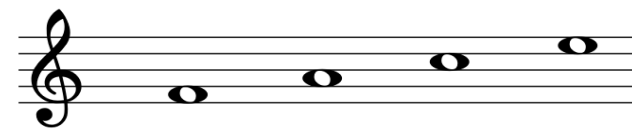

KS2 Knowledge Organiser: Music. Topic 5

Journey into the Unknown

Vocabulary:

- 🎵 sakura
- 🎵 melody
- 🎵 phrase
- 🎵 pitch
- 🎵 note values
- 🎵 pentatonic
- 🎵 ostinato
- 🎵 drone

Sakura is traditional Japanese folk song written about the spring time.

It is significant because it is about the cherry blossom, Japan's national flower, blooming at a time when there are lots of new beginnings.

Pentatonic - 5 note scale often used in Japanese music

Ostinato - constantly repeating pattern. Can be a short melody pattern or a short rhythm pattern.

Drone - An accompaniment of 2 notes played together, usually a 5th apart, that are held or repeated throughout a piece.

Treble clef Pitch (for high notes)

4 beats 2 beats 1 beat 1/2 beats

Koto

Shakuhachi