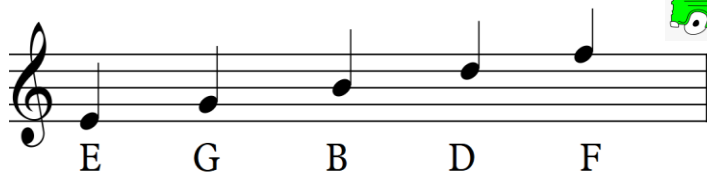

KS2 Knowledge Organiser: Music. Topic 5

Journey into the Unknown

Vocabulary:

- 🎵 sakura
- 🎵 melody
- 🎵 phrase
- 🎵 pitch
- 🎵 note values
- 🎵 pentatonic
- 🎵 ostinato
- 🎵 drone

Sakura is traditional Japanese folk song written about the spring time.

It is significant because it is about the cherry blossom, Japan's national flower, blooming at a time when there are lots of new beginnings.

Pentatonic - 5 note scale often used in Japanese music

Ostinato - constantly repeating pattern. Can be a short melody pattern or a short rhythm pattern.

Drone - An accompaniment of 2 notes played together, usually a 5th apart, that are held or repeated throughout a piece.

Treble clef Pitch (for high notes)

4 beats 2 beats 1 beat 1/2 beats

Koto

Shakuhachi